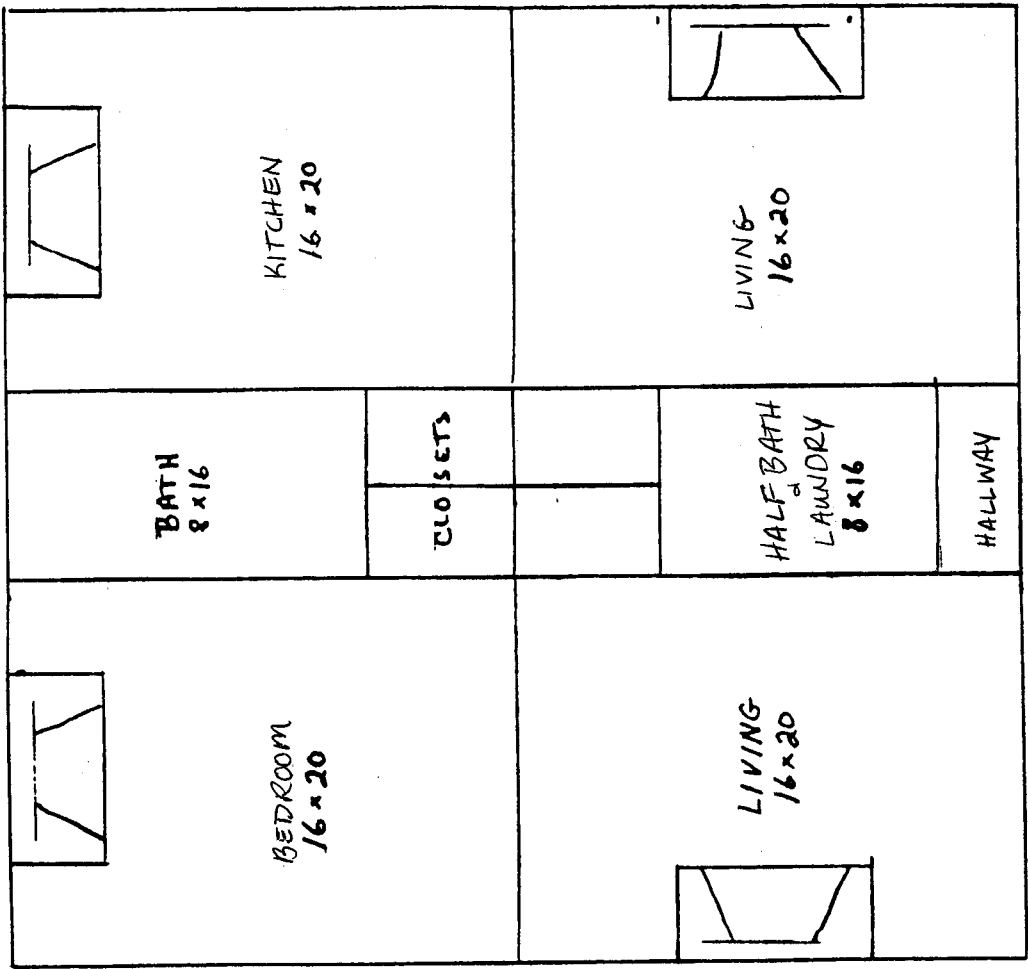

HEPBURN
CABIN
1600 Sq. Ft. H-1-1-0

9'-0" 0'-6" 0'-0" 0'-6"

9'-0" COVERED PORCH ON ALL SIDES
WOOD

Hepburn Cabin

9'-0"