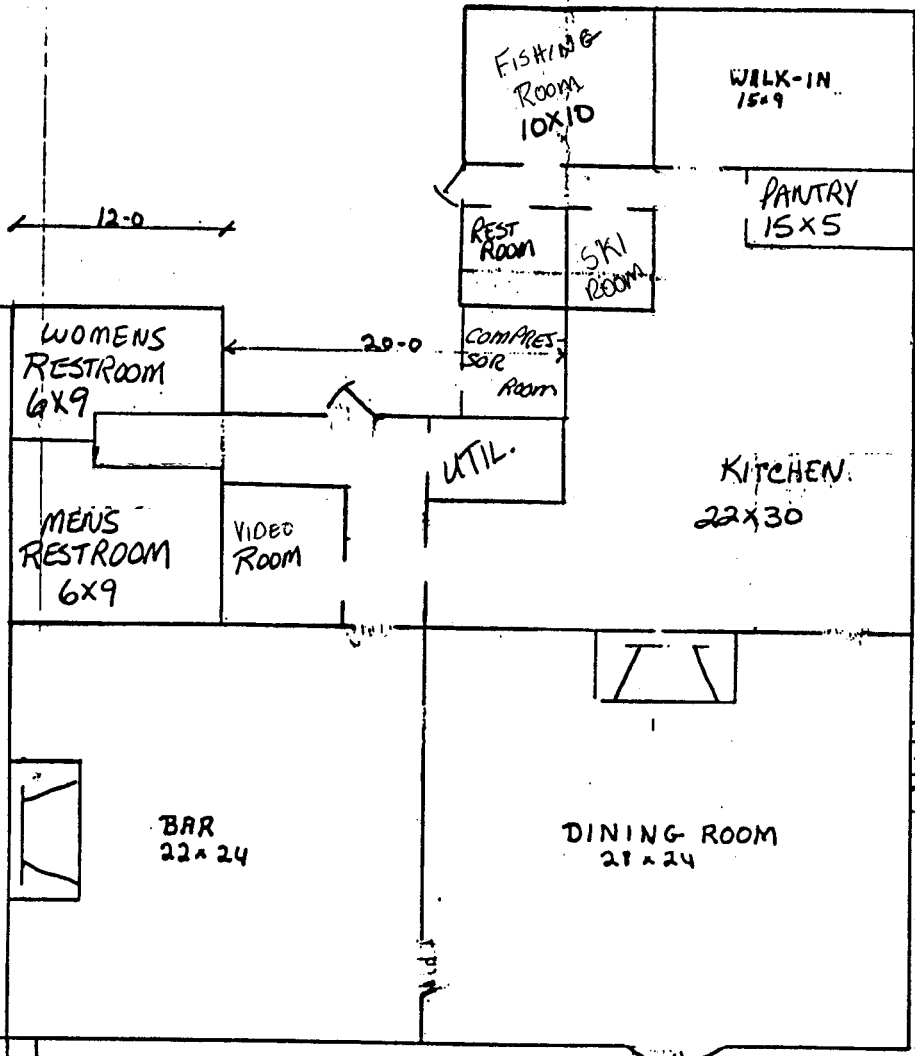

52-0

20-0

12-0

KELLY DINING + BAR
 2424 Sq. FT. 1/2" = 1'-0"
 1780 Sq. FT. SLATE PATIO.

60-0

22-0

40-0

74-0

Kelly Dining & Bar