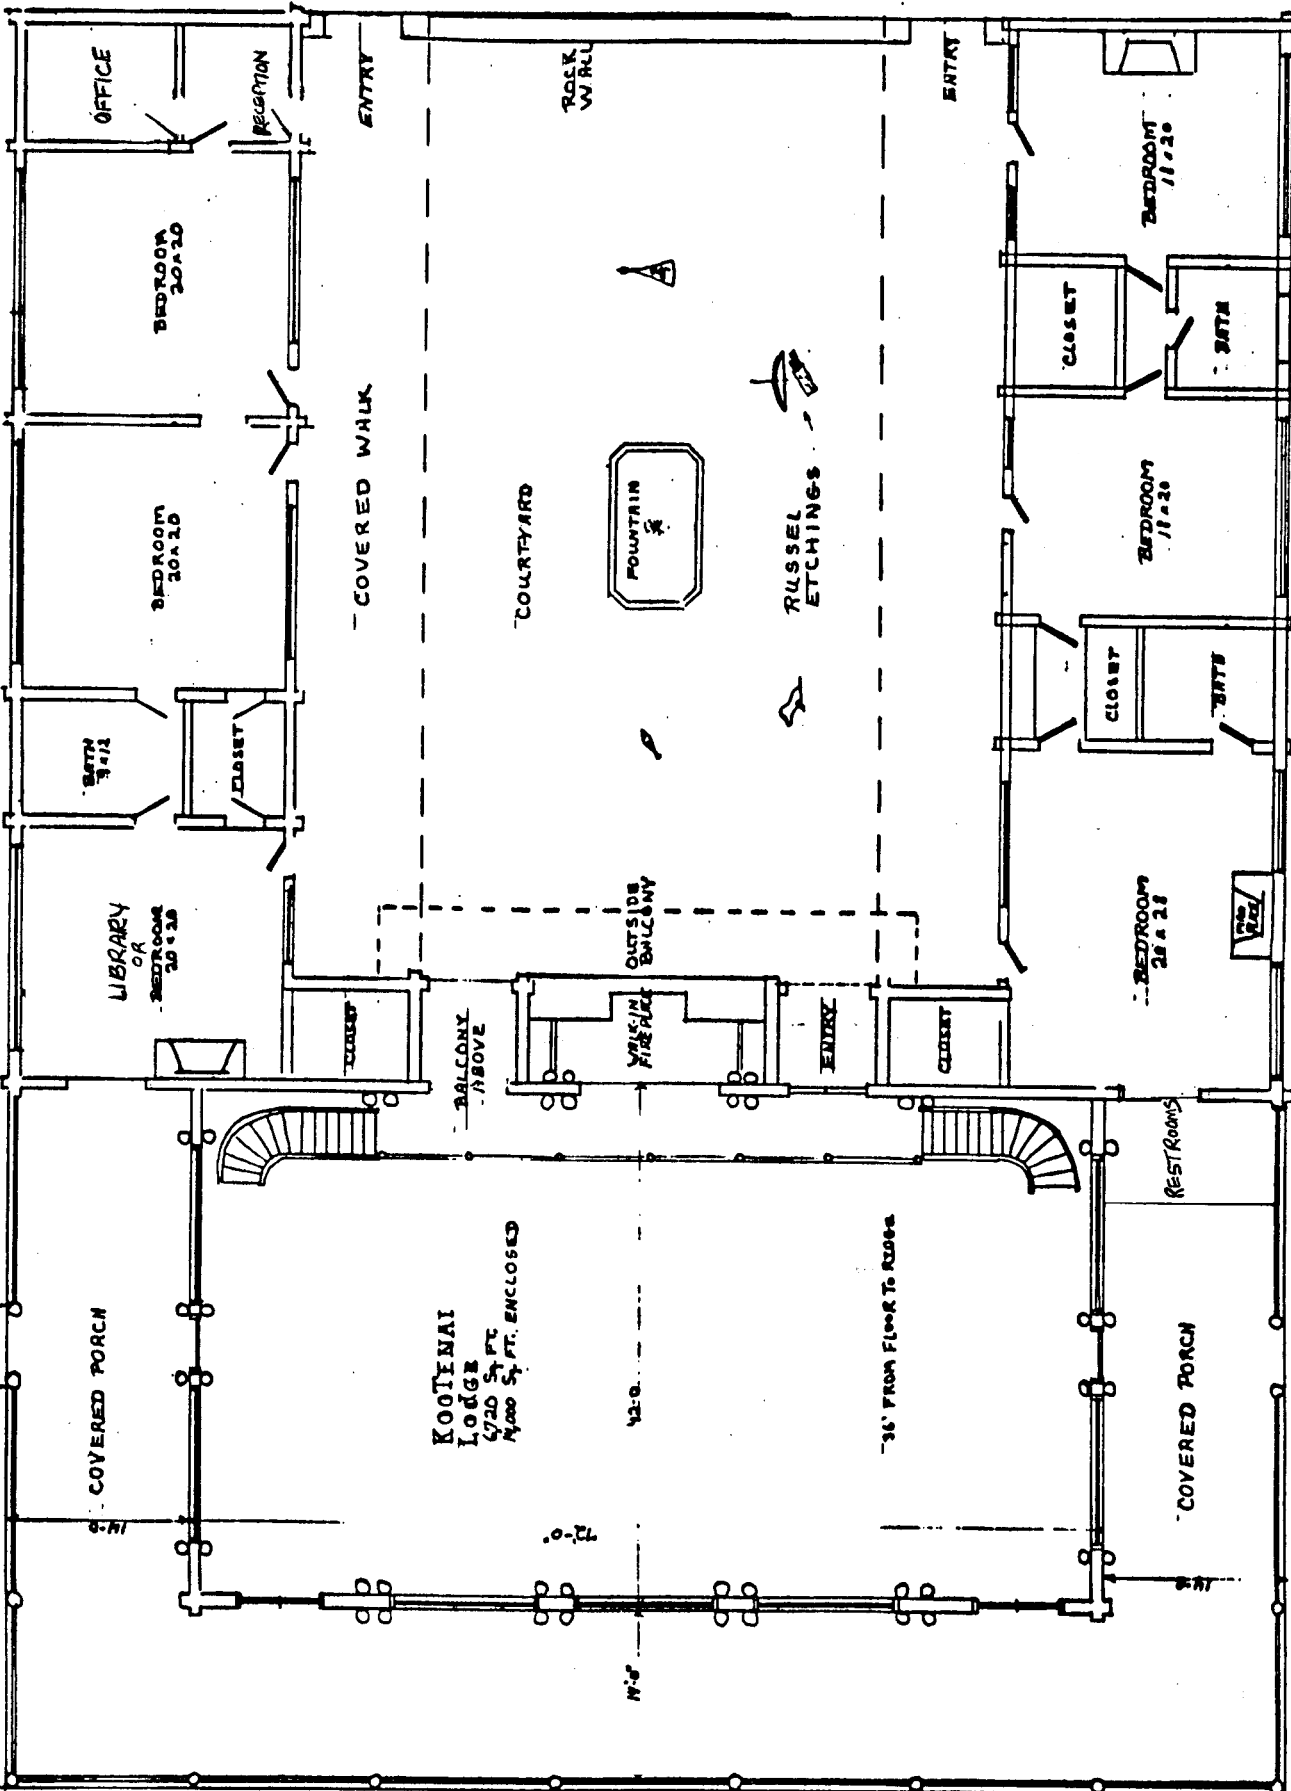

84-0

56-0

KOOTENAI
LODGE
4720 SQ. FT.
14000 SQ. FT. ENCLOSED

0-001

Main Lodge